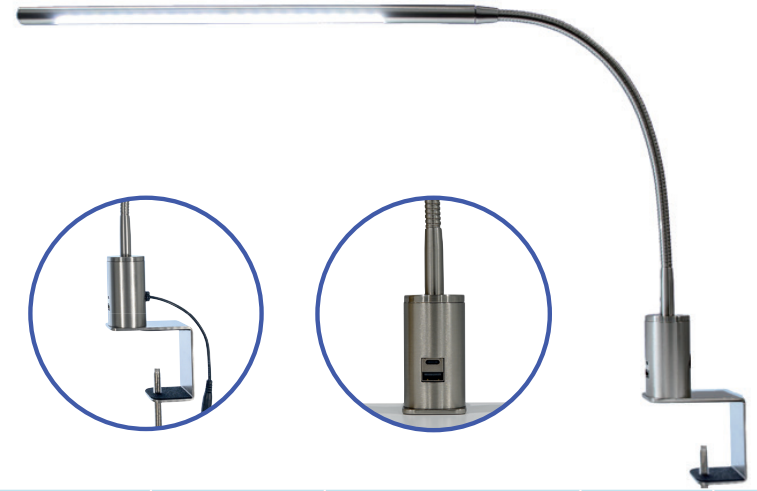

# Charging Desk Lamp

充电台灯

SR27  
Type C + USB A  
3 Color Temperatures  
Stepless Brightness  
Gooseneck Hoses  
360 Degree Rotation

SR62

SR62B

Model NO. 型号	Dimension 尺寸	DC Input 输入	Power 功率	Lumen 流明	CCT 色温	RA 显指	Light Source 光源	Material 材质	Color 颜色	Weight 重量	Packing 包装
SR13	Tube=400mm H=580mm	10V 1000mA	LED 12W	600LM	2800K-5800K	>95	48PCS-2835	Iron+PC	White/Black/Silver	1.2KG	12PCS/CTN
SR62	Tube=240mm H=350mm	5V 1000mA	LED 4.5W	300LM	2800K-5800K	>95	36PCS-2835	Iron+PC	White/Black	0.5KG	21PCS/CTN
SR62-B	Tube=240mm H=500mm	5V 1000mA	LED 4.5W	300LM	2800K-5800K	>95	36PCS-2835	Iron+PC+PVC	Black	0.6KG	10PCS/CTN
SR27	Tube=470cm H=360mm; Clamp=65mm	10V 2000mA	LED-8W TYPE-C+USB A-10W	420LM	2800K-5800K	>95	48PCS-2835	Iron+PC	White/Silver	1.0KG	12PCS/CTN