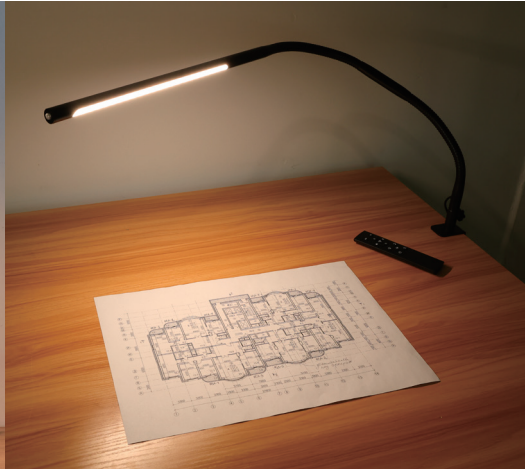

LED Clamp Light

LED 夹子灯

SR13
2.4G Remote
2 Gooseneck Hoses
3 Color Temperatures