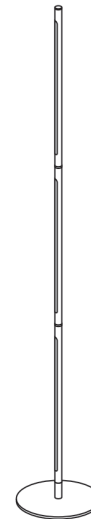

---

07 **LED Clamp Lamp**  
Gooseneck Hoses  
Adjustable Angles, Multiple Positions

---

**Charging Desk Lamp** 08  
Type C + USB A  
Stepless Brightness, Gooseneck Hoses

---

**LED Workbench Lamp** 09  
Extra Wide Size  
Three/Two Tubes, Two Switch Controls

---

**LED Floor Lamp** 10-16  
All-metal Material  
2.4g Remote, Detachable Design

---