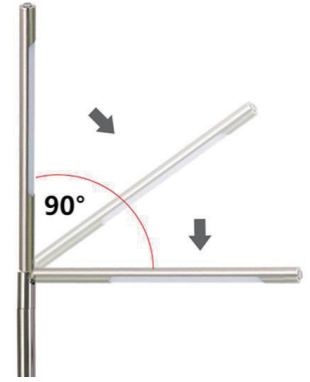

SR01-MINI

MINI-C

Model NO. 型号	Dimension 尺寸	DC Input 输入	Power 功率	Lumen 流明	CCT 色温	RA 显指	Light Source 光源	Material 材质	Color 颜色	Weight 重量	Packing 包装
SR00	Base Φ=150mm Tube=402mm; Pole=400mm	10V 2000mA	LED-8W TYPE-C+USB A-10W	480LM	2800K-5800K	>95	48PCS-2835	Iron+PC	White/Black/Silver	1.3KG	12PCS/CTN
SR00-MINI	Base Φ=150mm Tube=275mm; Pole=300mm	10V 2000mA	LED-5W TYPE-C+USB A-10W	300LM	2800K-5800K	>95	36PCS-2835	Iron+PC	White/Black/Blue	1.1KG	12PCS/CTN
SR10	Base Φ=150mm Tube=515mm	10V 2000mA	LED-10W TYPE-C+USB A-10W	950LM	2800K-5800K	>95	54PCS-2835	Iron+PC	White/Black	1.5KG	12PCS/CTN
SR01	Base Φ=150mm Tube=402mm; Pole=400mm	10V 500mA	LED-8W	480LM	2800K-5800K	>95	48PCS-2835	Iron+PC	Black/Silver	1.0KG	12PCS/CTN
SR01-MINI	Base Φ=150mm Tube=275mm; Pole=300mm	10V 500mA	LED-5W	300LM	2800K-5800K	>95	36PCS-2835	Iron+PC	White/Black Silver/Blue/Yellow	0.8KG	12PCS/CTN
MINI-C	Base Φ=150mm Tube=275mm; Pole=300mm	5V 1000mA	LED-4.5W Li-ion battery:650mA	280LM	2800K-5800K	>95	26PCS-2835	Iron+PC	White/Black/Wood	0.8KG	12PCS/CTN