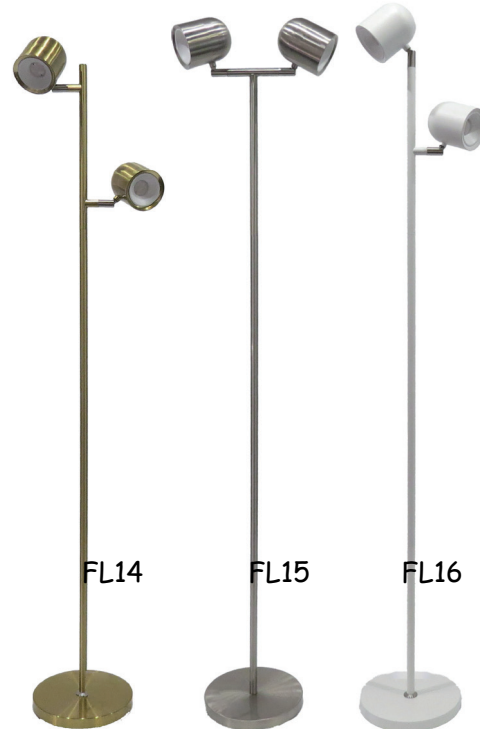

---

**LED Floor Lamp** 10-16  
All-metal Material  
2.4g Remote, Detachable Design

---

# LED Floor Lamp

LED 落地灯

# LED Floor Lamp

LED 落地灯

Model NO. 型号	Dimension 尺寸	DC Input 输入	Power 功率	Lumen 流明	CCT 色温	RA 显指	Light Source 光源	Material 材质	Color 颜色	Weight 重量	Packing 包装
FL08	Base Φ=200mm Tube=420mm*3	10V 2000mA	LED 7W*3	1300LM	2800K-5800K	>95	162PCS-2835	Iron+PC	White/Black	1.6KG	6PCS/CTN
FL10	Base Φ=230mm Tube=420mm*3; H=1130mm	10V 2000mA	LED 7W*3	1300LM	2800K-5800K	>95	162PCS-2835	Iron+PC	White/Black	3.5KG	4PCS/CTN
FT25	Base Φ=200mm Tube=1200mm	10V 1000mA	LED 10W	950LM	2800K-5800K	>95	60PCS-2835	Iron+PC	White/Black	1.2KG	10PCS/CTN
FL11	Base Φ=230mm L=250mm; W=230mm; H=1315mm	10V 500mA	LED 7W	470LM	2800K-5800K	>95	24PCS-2835	Iron+PC	White/Black/Gold	2.9KG	4PCS/CTN
FL12	Base Φ=230mm L=330mm; W=230mm; H=1320mm	10V 500mA	LED 7W	470LM	2800K-5800K	>95	24PCS-2835	Iron+PC	White/Black	3.2KG	4PCS/CTN
FL13	Base Φ=230mm L=320mm; W=230mm; H=1800mm	10V 500mA	LED 7W	470LM	2800K-5800K	>95	24PCS-2835	Iron+PC	White/Black/Gold	4.5KG	4PCS/CTN

# LED Floor Lamp

LED 落地灯

Touch Control  
Dual Lamp Heads  
Stepless Brightness  
360 Degree Rotation