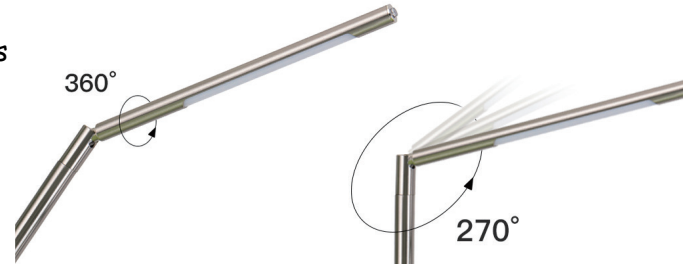

# LED Desk Lamp

LED 台灯

Type C + USB A  
Metal Switch  
3 Color Temperatures  
Stepless Brightness  
360 Degree Rotation

SR00

SR00-MINI

SR10

SR01

Classic Minimalism  
All-metal Material

SR01-MINI

MINI-C

Model NO. 型号	Dimension 尺寸	DC Input 输入	Power 功率	Lumen 流明	CCT 色温	RA 显指	Light Source 光源	Material 材质	Color 颜色	Weight 重量	Packing 包装
SR00	Base Φ=150mm Tube=402mm; Pole=400mm	10V 2000mA	LED-8W TYPE-C+USB A-10W	480LM	2800K-5800K	>95	48PCS-2835	Iron+PC	White/Black/Silver	1.3KG	12PCS/CTN
SR00-MINI	Base Φ=150mm Tube=275mm; Pole=300mm	10V 2000mA	LED-5W TYPE-C+USB A-10W	300LM	2800K-5800K	>95	36PCS-2835	Iron+PC	White/Black/Blue	1.1KG	12PCS/CTN
SR10	Base Φ=150mm Tube=515mm	10V 2000mA	LED-10W TYPE-C+USB A-10W	950LM	2800K-5800K	>95	54PCS-2835	Iron+PC	White/Black	1.5KG	12PCS/CTN
SR01	Base Φ=150mm Tube=402mm; Pole=400mm	10V 500mA	LED-8W	480LM	2800K-5800K	>95	48PCS-2835	Iron+PC	Black/Silver	1.0KG	12PCS/CTN
SR01-MINI	Base Φ=150mm Tube=275mm; Pole=300mm	10V 500mA	LED-5W	300LM	2800K-5800K	>95	36PCS-2835	Iron+PC	White/Black Silver/Blue/Yellow	0.8KG	12PCS/CTN
MINI-C	Base Φ=150mm Tube=275mm; Pole=300mm	5V 1000mA	LED-4.5W Li-ion battery:650mA	280LM	2800K-5800K	>95	26PCS-2835	Iron+PC	White/Black/Wood	0.8KG	12PCS/CTN