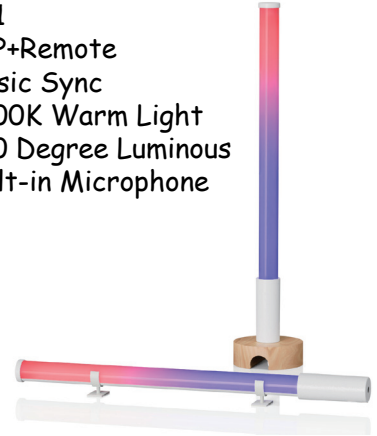

---

**LED Floor Lamp** 10-16  
All-metal Material  
2.4g Remote, Detachable Design

---

# Night Light

小夜灯

SR20  
360 Degree  
Touch Control  
1500mAh Battery

# RGBWIC Smart Lamp

氛围灯

S01  
APP+Remote  
Music Sync  
2700K Warm Light  
360 Degree Luminous  
Built-in Microphone

S07  
APP+Remote  
RGB+2700K+5800K  
Brightness Adjustable  
Multiple Modes

S02  
APP+Remote  
Music Sync