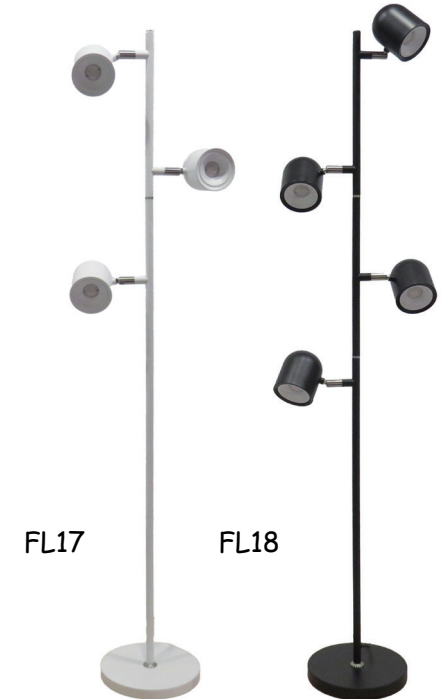

# LED Floor Lamp

LED 落地灯

Model NO. 型号	Dimension 尺寸	DC Input 输入	Power 功率	Lumen 流明	CCT 色温	RA 显指	Light Source 光源	Material 材质	Color 颜色	Weight 重量	Packing 包装
FL08	Base Φ=200mm Tube=420mm*3	10V 2000mA	LED 7W*3	1300LM	2800K-5800K	>95	162PCS-2835	Iron+PC	White/Black	1.6KG	6PCS/CTN
FL10	Base Φ=230mm Tube=420mm*3; H=1130mm	10V 2000mA	LED 7W*3	1300LM	2800K-5800K	>95	162PCS-2835	Iron+PC	White/Black	3.5KG	4PCS/CTN
FT25	Base Φ=200mm Tube=1200mm	10V 1000mA	LED 10W	950LM	2800K-5800K	>95	60PCS-2835	Iron+PC	White/Black	1.2KG	10PCS/CTN
FL11	Base Φ=230mm L=250mm; W=230mm; H=1315mm	10V 500mA	LED 7W	470LM	2800K-5800K	>95	24PCS-2835	Iron+PC	White/Black/Gold	2.9KG	4PCS/CTN
FL12	Base Φ=230mm L=330mm; W=230mm; H=1320mm	10V 500mA	LED 7W	470LM	2800K-5800K	>95	24PCS-2835	Iron+PC	White/Black	3.2KG	4PCS/CTN
FL13	Base Φ=230mm L=320mm; W=230mm; H=1800mm	10V 500mA	LED 7W	470LM	2800K-5800K	>95	24PCS-2835	Iron+PC	White/Black/Gold	4.5KG	4PCS/CTN

# LED Floor Lamp

LED 落地灯

Touch Control  
Dual Lamp Heads  
Stepless Brightness  
360 Degree Rotation

# LED Floor Lamp

LED 落地灯

Separate Control Switches  
2.4g Remote  
Multi Lamp Heads  
Sturdy Heavy Base

Model NO. 型号	Dimension 尺寸	DC Input 输入	Power 功率	Lumen 流明	CCT 色温	RA 显指	Light Source 光源	Material 材质	Color 颜色	Weight 重量	Packing 包装
FL14	Base Φ=230mm L=410mm; W=230mm; H=1650mm	10V 1500mA	LED 7W*2	970LM	2800K-5800K	>95	48PCS-2835	Iron+PC	White/Black/Gold/Silver	4.8KG	3PCS/CTN
FL15	Base Φ=230mm L=450mm; W=230mm; H=1700mm	10V 1500mA	LED 7W*2	970LM	2800K-5800K	>95	48PCS-2835	Iron+PC	White/Black/Gold/Silver	4.8KG	3PCS/CTN
FL16	Base Φ=230mm L=330mm; W=230mm; H=1740mm	10V 1500mA	LED 7W*2	970LM	2800K-5800K	>95	48PCS-2835	Iron+PC	White/Black/Gold/Silver	4.9KG	3PCS/CTN
FL17	Base Φ=230mm L=410mm; W=230mm; H=1580mm	10V 2000mA	LED 7W*3	1750LM	2800K-5800K	>95	72PCS-2835	Iron+PC	White/Black/Gold/Silver	5.2KG	3PCS/CTN
FL18	Base Φ=230mm L=410mm; W=230mm; H=1665mm	10V 2500mA	LED 7W*4	1950LM	2800K-5800K	>95	96PCS-2835	Iron+PC	White/Black/Gold/Silver	5.4KG	3PCS/CTN